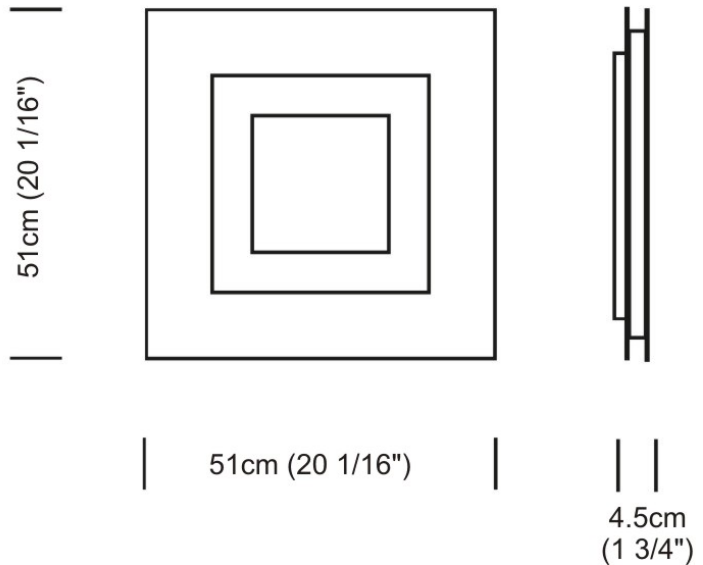

PROJECT
TYPE
NOTES
QUANTITY
DATE

FLAT SURFACE

D82230-WHI

GENERAL

Series: Flat
Brand: Panzeri
Division: Design
Mounting Type: Surface
Mounting Location: Ceiling
Subcategory: Ambient

PHYSICAL

Shape: Square
Length (mm): 510
Length (in): 20 1/16
Width (mm): 510
Width (in): 20 1/16
Height (mm): 45
Height (in): 1 3/4
Light Distribution: Direct / Indirect
Weight (kg): 5.236
Weight (lbs): 11.54
Diffuser: Polycarbonate - Opal
Fixture Material: Metal

ELECTRICAL

Input Wattage Range: 30 - 49 W
Lamp Type: LED
Input Wattage (W): 48
Total Output Wattage (W): 46
Dimming: Non-Dimming / Phase Dimming (120Vac only) / 0-10V Dimming
Driver Included: Yes
Driver Location: Integrated
Driver Type: Constant Current - Universal
Driver Class: Class 2
Input Voltage (V): 120 - 277
Constant Current (MA): 350

LED

Color Temperature (°K): 3000
Max. Delivered Lumen (lm): 3202
Nominal Lumen (lm): 5700
CRI: >80 CRI
Efficiency (%): 56.175%
Lamp Life (hrs): 70000

OPTICAL

RATINGS AND CERTIFICATIONS

Certified By: CSA Certified to UL and CSA Standards
IP rating: IP40