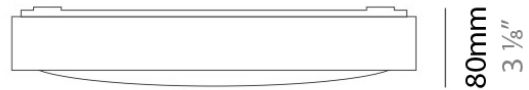

FLAT SURFACE

D12048

PROJECT _____

TYPE _____

NOTES _____

QUANTITY _____

DATE _____

GENERAL

Series: Flat
Division: Design
Mounting Type: Surface
Mounting Location: Ceiling
Subcategory: Ambient

PHYSICAL

Shape: Square
Length (mm): 298
Length (in): 11 3/4
Width (mm): 298
Width (in): 11 3/4
Height (mm): 80
Height (in): 3 1/8
Extension (mm): 80
Extension (in): 3 1/8
Light Distribution: Direct
Weight (kg): 2.26
Weight (lbs): 5
Diffuser: Opal White Satin Acrylic
Fixture Finish: WHI
Fixture Material: Metal

ELECTRICAL

Number of Lamps: 2
Lamp Type: LED Retrofit / CFL
Bulb Included: Bulb Not Included
Total Output Wattage (W): 20 / 36
Max. Wattage Per Lamp (W): 10 / 18
Lamp Base: 2G11
Driver Included: Yes
Driver Location: Integrated
Driver Type: Ballast - Universal
Input Voltage (V): 120 - 277
Lamp Voltage (V): 120

LED

OPTICAL

RATINGS AND CERTIFICATIONS

Certified By: CSA Certified to UL and CSA Standards
IP rating: IP20

298mm 11 3/4"