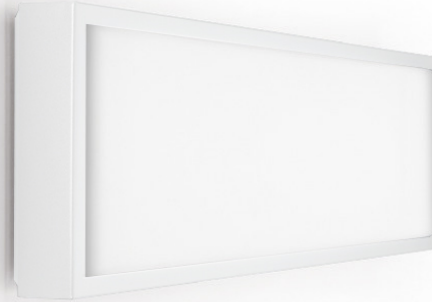

FLAT SURFACE

D12060

PROJECT	_____
TYPE	_____
NOTES	_____
QUANTITY	_____
DATE	_____

GENERAL

Series: Flat
Division: Design
Mounting Type: Surface
Mounting Location: Ceiling
Subcategory: Ambient

PHYSICAL

Shape: Rectangle
Length (mm): 597
Length (in): 23 1/2
Width (mm): 222
Width (in): 8 3/4
Height (mm): 83
Height (in): 3 1/4
Extension (mm): 83
Extension (in): 3 1/4
Light Distribution: Direct
Weight (kg): 2.73
Weight (lbs): 6
Diffuser: Opal White Satin Acrylic
Fixture Finish: WHI
Fixture Material: Aluminum

ELECTRICAL

Number of Lamps: 2
Lamp Type: T5 Fluorescent
Bulb Included: Bulb Not Included
Total Output Wattage (W): 48
Max. Wattage Per Lamp (W): 24
Lamp Base: G5
Dimming: Phase Dimming (120Vac Only)
Driver Included: Yes
Driver Location: Integrated
Driver Type: Ballast - Universal
Input Voltage (V): 120 - 277
Upon Request: (Not included - see components) Integral: Phase dimming / Lutron

LED

OPTICAL

RATINGS AND CERTIFICATIONS

Certified By: CSA Certified to UL and CSA Standards
IP rating: IP20

597mm 23 1/2"