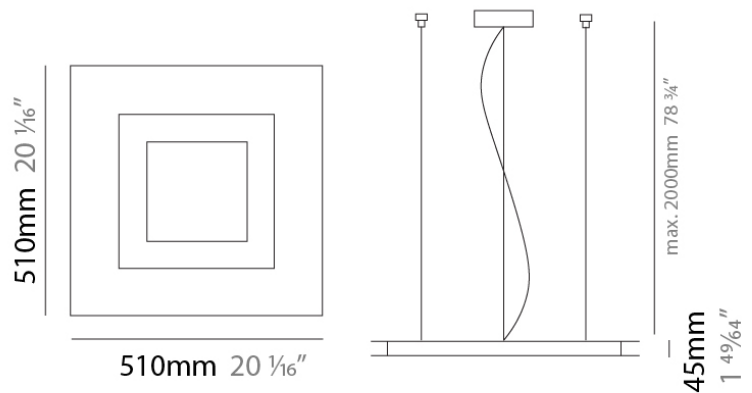

PROJECT
TYPE
NOTES
QUANTITY
DATE

FLAT SUSPENSION

D81429-WHI

GENERAL

Series: Flat
Brand: Panzeri
Division: Design
Mounting Type: Suspension
Mounting Location: Ceiling
Subcategory: Ambient

PHYSICAL

Shape: Square
Length (mm): 510
Length (in): 20 1/16
Width (mm): 510
Width (in): 20 1/16
Height (mm): 45
Height (in): 1 3/4
Max. Overall Height (mm): 2510
Max. Overall Height (in): 98 13/16
Light Distribution: Direct / Indirect
Weight (kg): 7.21
Weight (lbs): 15.89
Diffuser: White Blown Glass
Fixture Material: Metal

ELECTRICAL

Lamp Type: LED
Input Wattage (W): 61
Total Output Wattage (W): 57.5
Max. Wattage Per Lamp (W): 46 / 11.5
Dimming: Tri-Mode (Non-Dimming and Phase Dimming (120Vac only) and 0-10V Dimming)
Driver Included: Yes
Driver Location: Integrated
Driver Type: Constant Current - Universal
Driver Class: Class 2
Input Voltage (V): 120 - 277
Constant Current (mA): 700

LED

Color Temperature (°K): 3000
Max. Delivered Lumen (lm): 4077
Nominal Lumen (lm): 4800lm down+1200lm up
CRI: >80 CRI
Lamp Life (hrs): 60000

OPTICAL

RATINGS AND CERTIFICATIONS

Certified By: CSA Certified to UL and CSA Standards
IP rating: IP40