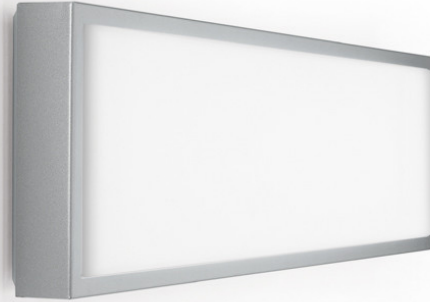

FLAT SURFACE

D12061

GENERAL

Series: Flat
Division: Design
Mounting Type: Surface
Mounting Location: Ceiling
Subcategory: Ambient

PHYSICAL

Shape: Rectangle
Length (mm): 597
Length (in): 23 1/2
Width (mm): 222
Width (in): 8 3/4
Height (mm): 83
Height (in): 3 1/4
Extension (mm): 83
Extension (in): 3 1/4
Weight (kg): 2.73
Weight (lbs): 6
Diffuser: Opal White Satin Acrylic
Fixture Finish: NIC
Fixture Material: Metal

ELECTRICAL

Number of Lamps: 2
Lamp Type: T5 Fluorescent
Bulb Included: Bulb Not Included
Total Output Wattage (W): 48
Max. Wattage Per Lamp (W): 24
Lamp Base: G5
Dimming: Phase Dimming (120Vac Only)
Driver Included: Yes
Driver Location: Integrated
Driver Type: Ballast - Universal
Input Voltage (V): 120 - 277
Upon Request: (Not included - see components) Integral: Phase dimming / Lutron

LED

OPTICAL

RATINGS AND CERTIFICATIONS

Certified By: CSA Certified to UL and CSA Standards
IP rating: IP20